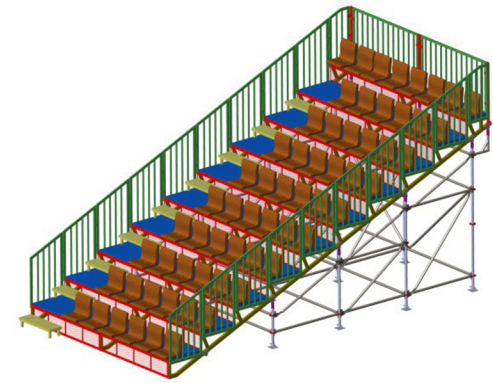

ZK01-High back seat

ZK02-Mid Back seat

Model A: to be installed directly to stairs

ZK04-Mid back seat

ZK05-Low back seat

Model B: To be installed with standing holder

ZK06-No back seat

ZK08-Round seat

Model C: To be installed to side of Stairs with side holder.

Model D: Bleachers for 1-4 rows

Model G: Bleachers with Roof, and OEM designs.

Model E: Bleachers with stairs for over 3 rows

Model H: Layer bleachers OEM design

Model F: Bleachers with stairs and fen for over 4 rows