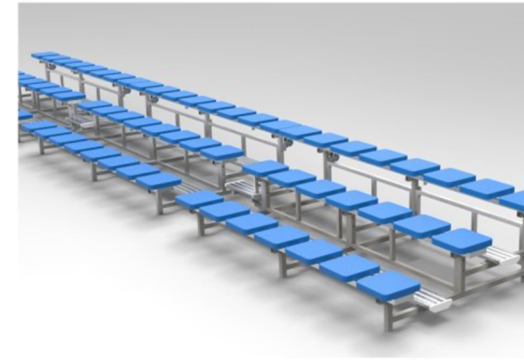

ZK01-High back seat

ZK02-Mid Back seat

Model A: to be installed directly to stairs

ZK04-Mid back seat

ZK05-Low back seat

Model B: To be installed with standing holder

ZK06-No back seat

ZK08-Round seat

Model C: To be installed to side of Stairs with side holder.

Model D: Bleachers for 1-4 rows

Model G: Bleachers with Roof, and OEM designs.

Model E: Bleachers with stairs for over 3 rows

Model H: Layer bleachers OEM design

Model F: Bleachers with stairs and fen for over 4 rows