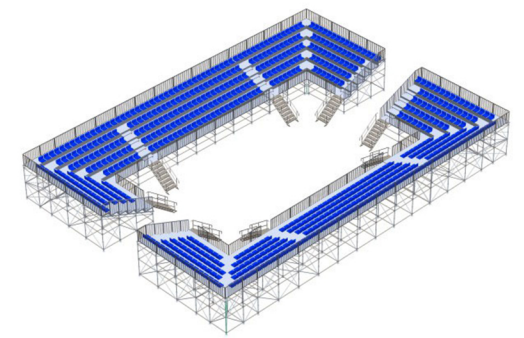

ZK01-High back seat

ZK02-Mid Back seat

Model A: to be installed directly to stairs

ZK04-Mid back seat

ZK05-Low back seat

Model B: To be installed with standing holder

ZK06-No back seat

ZK08-Round seat

Model C: To be installed to side of Stairs with side holder.

Model D: Bleachers for 1-4 rows

Model G: Bleachers with Roof, and OEM designs.

Model E: Bleachers with stairs for over 3 rows

Model H: Layer bleachers OEM design

Model F: Bleachers with stairs and fen for over 4 rows