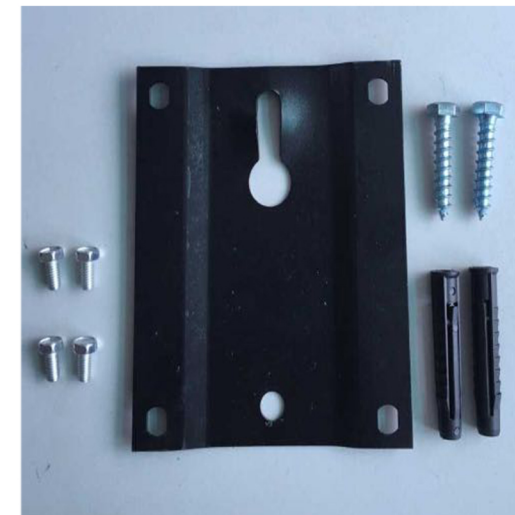

ZK01-High back seat

ZK02-Mid Back seat

Model A: to be installed directly to stairs

ZK04-Mid back seat

ZK05-Low back seat

Model B: To be installed with standing holder

ZK06-No back seat

ZK08-Round seat

Model C: To be installed to side of Stairs with side holder.

Model D: Bleachers for 1-4 rows

Model G: Bleachers with Roof, and OEM designs.

Model E: Bleachers with stairs for over 3 rows

Model H: Layer bleachers OEM design

Model F: Bleachers with stairs and fen for over 4 rows